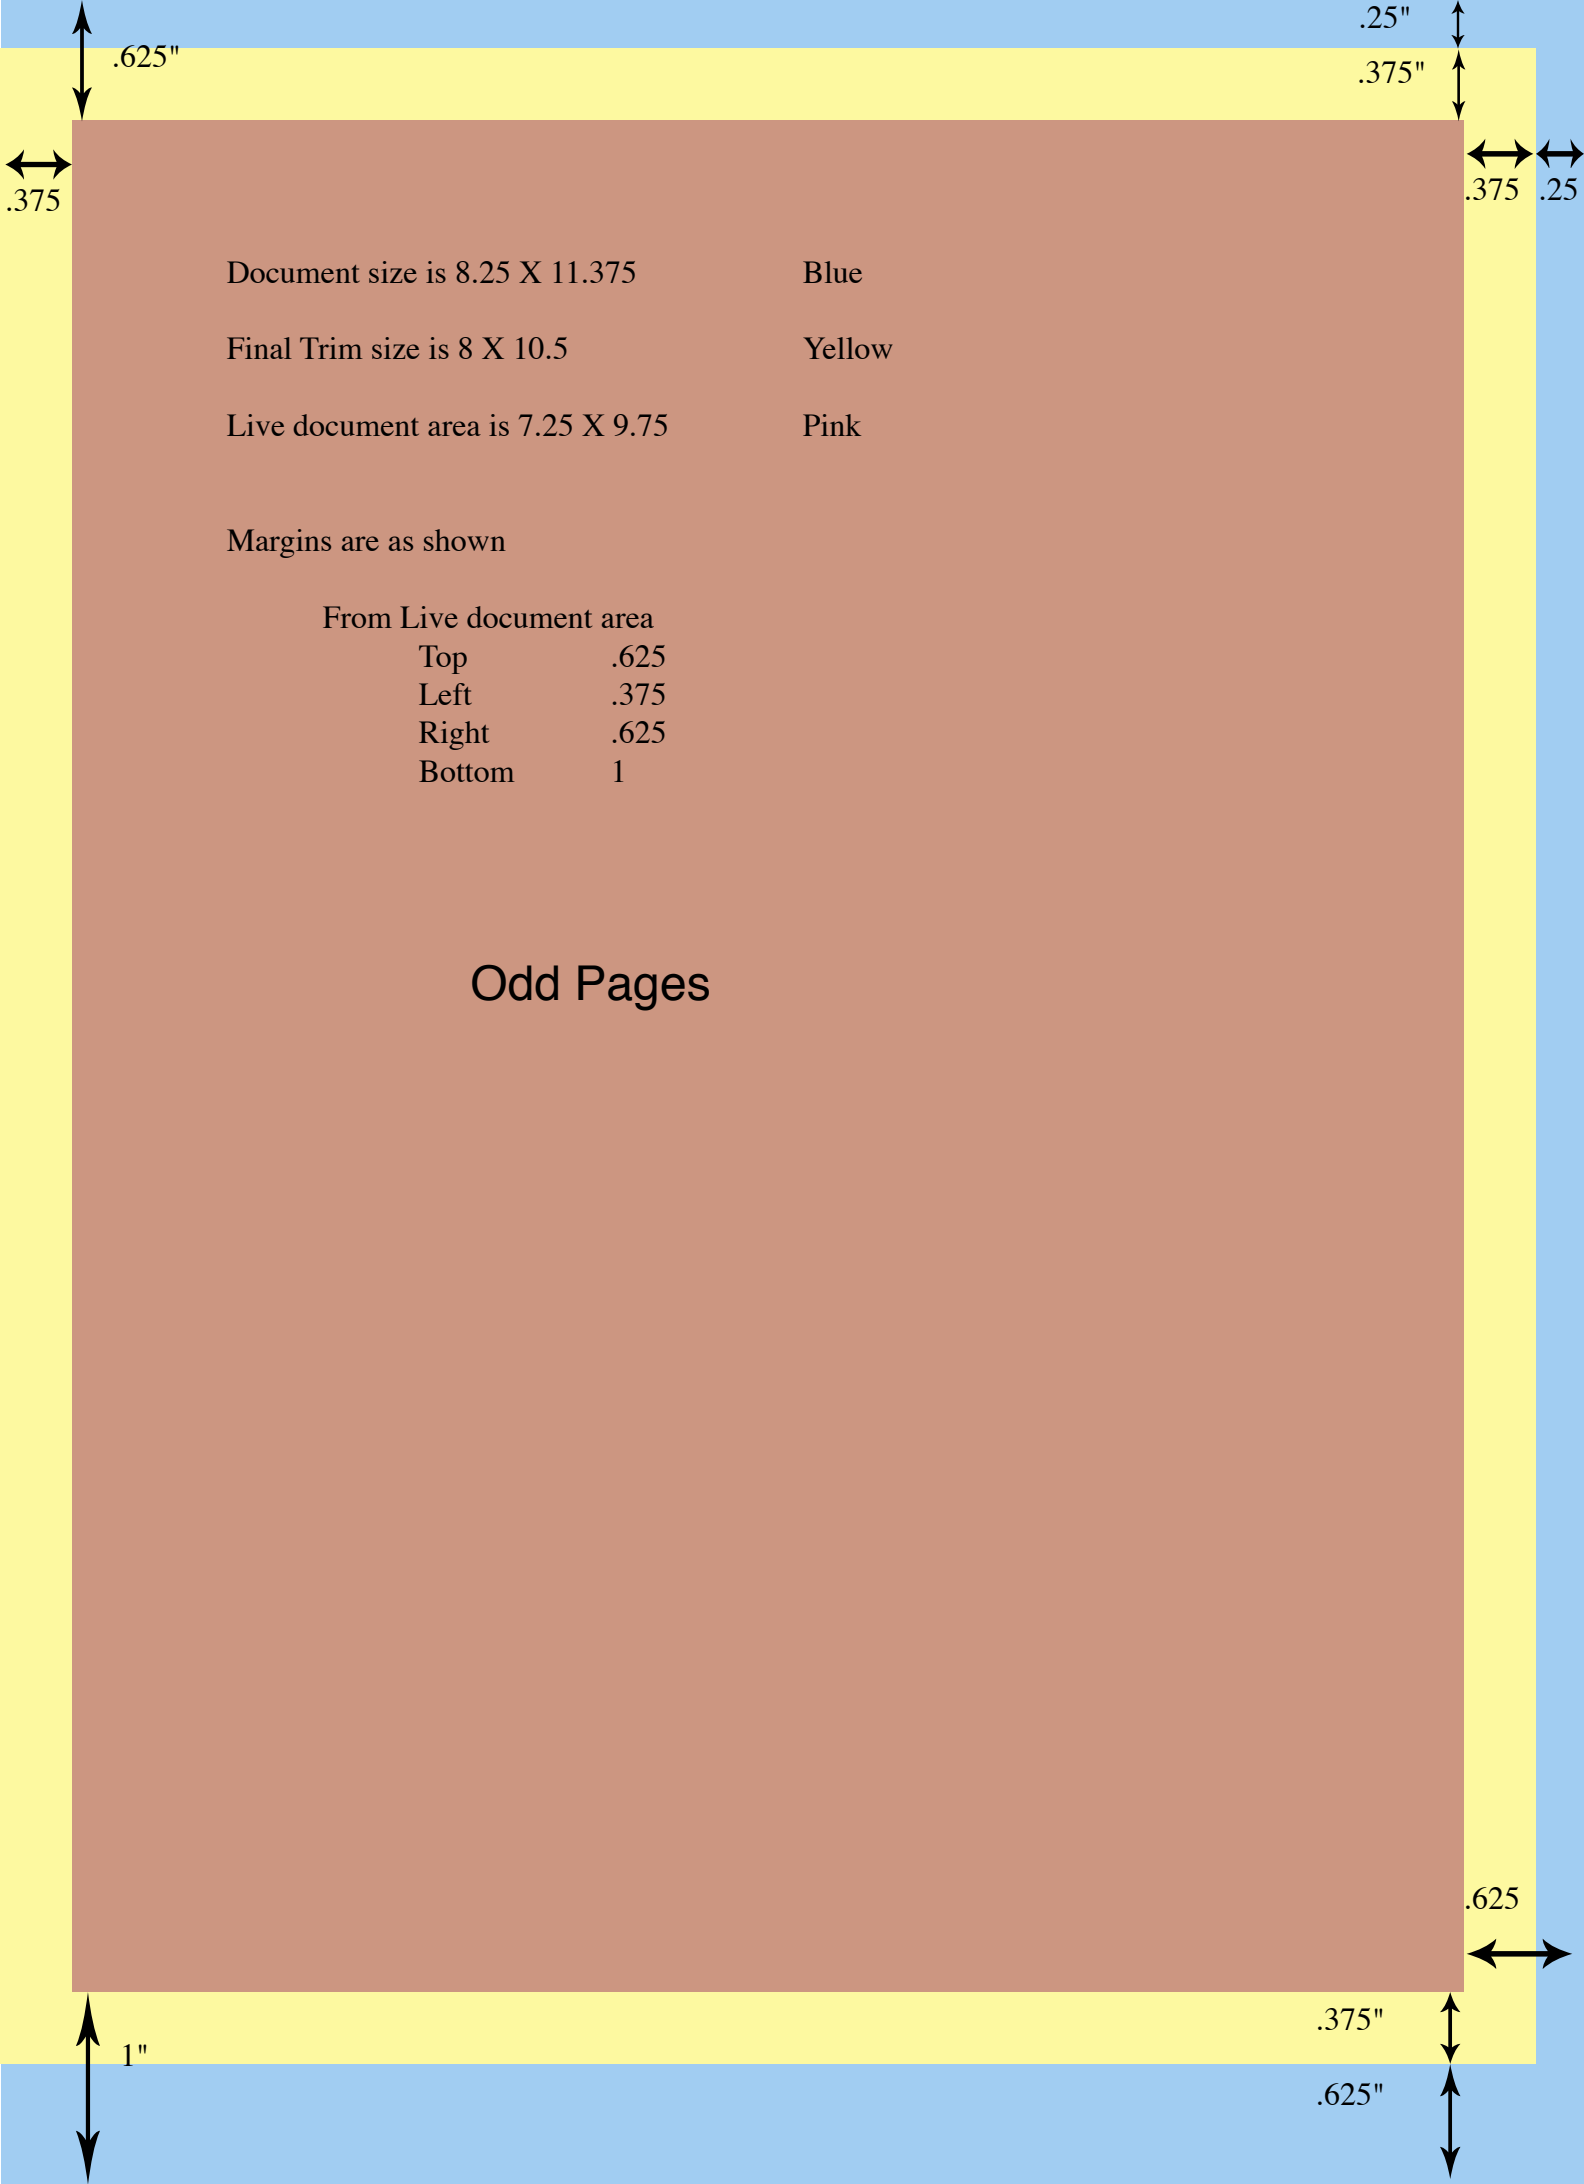

Document size is 8.25 X 11.375

Blue

Final Trim size is 8 X 10.5

Yellow

Live document area is 7.25 X 9.75

Pink

Margins are as shown

From Live document area

- Top .625
- Left .625
- Right .375
- Bottom 1

Even Pages

Document size is 8.25 X 11.375

Blue

Final Trim size is 8 X 10.5

Yellow

Live document area is 7.25 X 9.75

Pink

Margins are as shown

From Live document area

Top .625

Left .375

Right .625

Bottom 1

Odd Pages